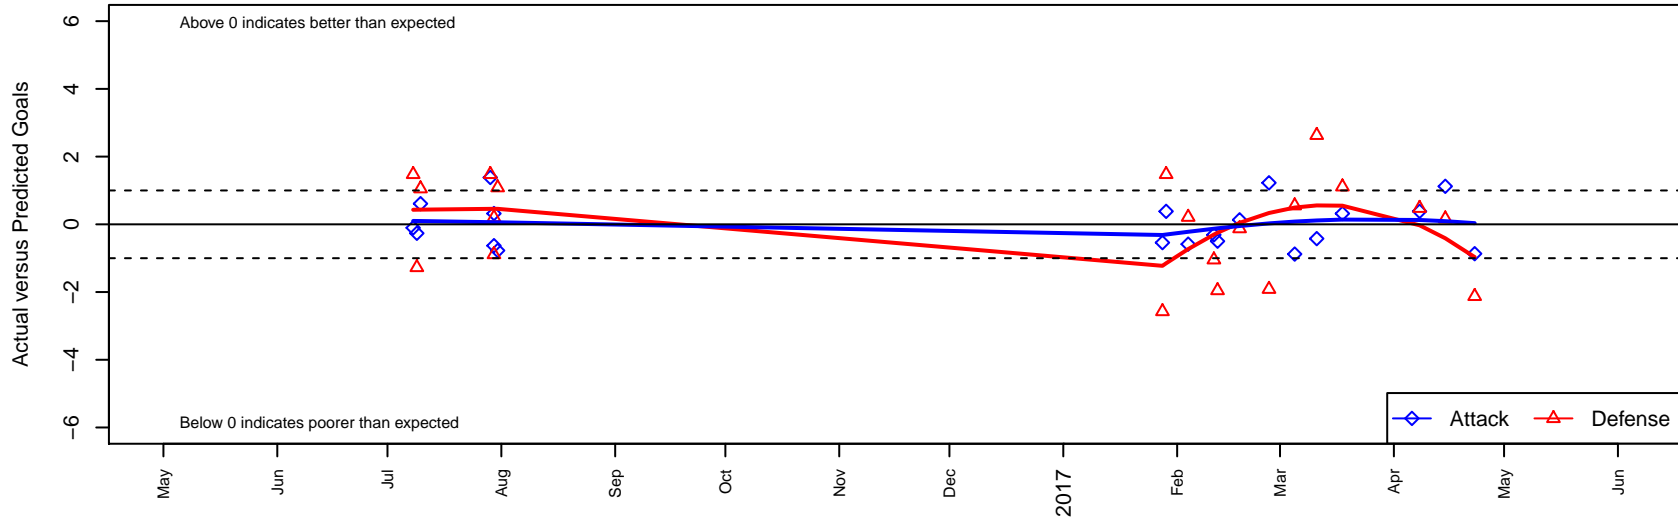

# Westside Timbers Samba B01

Westside Timbers  
 Beaverton, OR  
 B01 total strength=1372  
 attack=6.03 defense=8.76  
 spr league = Win OYS B01 Premier

alt names used:  
 WESTSIDE TIMBERSWESTSIDE TIMBERS S  
 WESTSIDE TIMBERS B01 SAMBA (OR)  
 Westside Timbers 01B Samba  
 Westside Timbers 01B Samba

Venues played:  
 2016 Nike Crossfire Challenge Super Group U'  
 2016 Mt Hood Challenge U16 Premier  
 2016 Win OYS B01 Premier  
 2016 OYS State Cup B01

**Westside Timbers Samba B01**  
 Dots are actual minus expected GF (blue circles) and GA (red triangles).  
 Blue line is smoothed change in attack strength. Red is smoothed change in defense strength.

**attack and defense variance (black dot)  
relative to other teams  
and top 10 in region**

**attack and defense rating  
relative to others at age  
and all opponents in last 13 months**

**attack and defense rating  
relative to others at age  
and all opponents in last 13 months**

**Performance relative to 13 month average**

**Performance relative to 13 month average**

Distribution of opponents  
 Red = Lose zone, Blue = Win zone, Green = Even  
 Black line separates win/lose zones